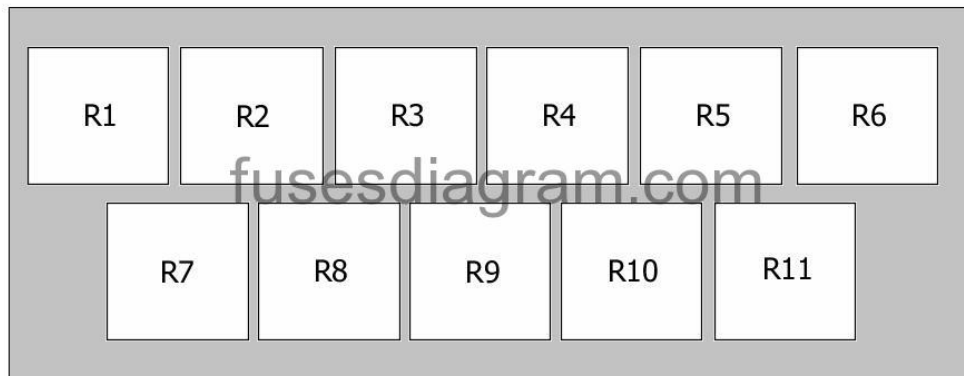

Fuse	AMPS	Circuits Protected
46	15A	Cigarette lighter
47	20A	Headlight washers
48	20A	Heated rear windscreen
49	25A	Blower
50	15A	Wash/wipe system
51	15A	Heated seat(s)

Relay box in passenger compartment Volkswagen Caddy.

(2000-)

Relay R1 – Air-conditioning fan relay Or Air-conditioning fan, stage 2 relay

Relay R2 – Fuel pump relay Or Glow plug relay

Relay R3 – Automatic transmission relay or not used

Relay R4 – Fuel cut-off relay

Relay R5 – Secondary air pump relay

Relay R6 – Relief relay for X contact

Relay R7 – Main relay

Relay R8 – Headlight washer relay

Relay R9 – Wiper relay

^